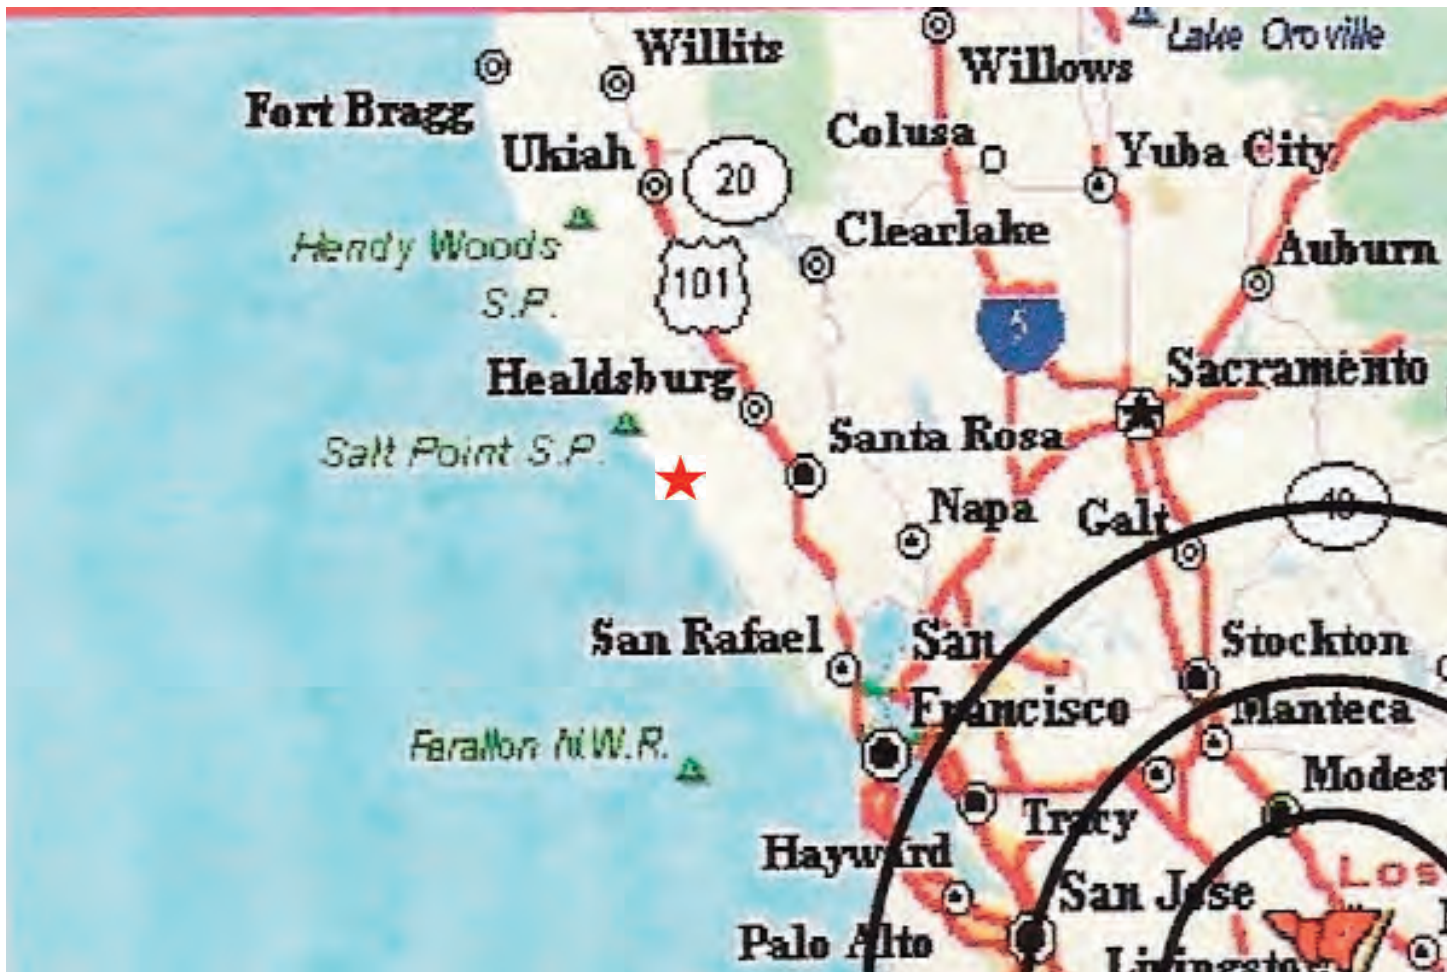

AREA MAP

Map is not to scale.
Please use as a reference point to areas of interest.

Voted 2009 Best Realtor

Prudential

Christine Kinsley
REALTOR
DRE License # 01306231

Prudential California Realty
241 W. Pacheco Blvd, Suite A
Los Banos, CA 93635
Cellular 209 631-4049 Fax 209 826-9540
Christine.Kinsley@prurealty.com

Approx. Distance From Los Banos to:

Casa de Fruta	30 miles
Fresno	75 miles
Gilroy	45 miles
Los Angeles	252 miles
Merced	40 miles
Modesto	49 miles
Monterey	57 miles
Sacramento	115 miles
San Francisco	120 miles
San Luis Reservoir	10 miles
Yosemite	86 miles